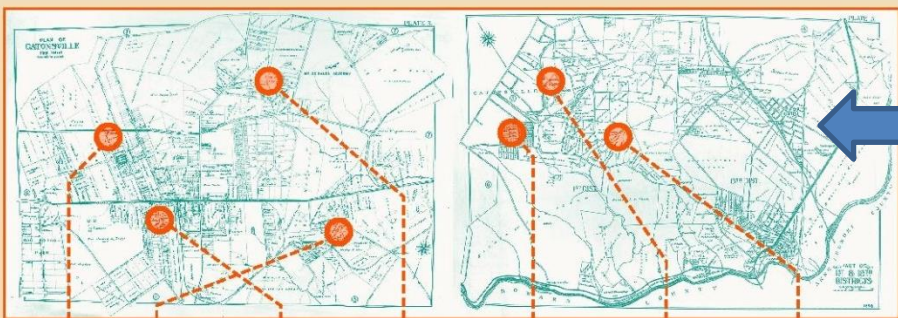

Dates --- 1800s

We will give you the correct locations. Note: Relay school isn't on these two maps. You need Map 6 or we will need to just Note it.

1-1

1-5 Please use attached (better picture) Johnny Cake. Jpg -Update: Hope to get picture with kids

1-3 Remove – Westchester (too new) Replace with Log Cabin on Bloomsbury.jpg.

1-4 Grays picture – Dean has original.

NEARBY SCHOOLS

Lorem ipsum dolor sit amet, consectetur adipiscing elit. Sed fringilla scelerisque lectus, sed volutpat orci fringilla a. Nunc euismod, eros in elementum congue, metus justo placerat risus, elementum ultricies turpis dui eget velit. Donec gravida egestas lobortis. Phasellus in fringilla arcu. Vivamus eu aliquet sapien. Donec in massa eu nisi porta tincidunt. Praesent vitae ornare mi. Proin porta

Morning Commute

- 1 Name of Location
- 2 Name of Location
- 3 Name of Location
- 4 Name of Location
- 5 Name of Location
- 6 Name of Location

Now that we have seen the entire display, the map of the High School students doesn't seem to work with the early schools. We would like to add 3 pictures of students: 1-8 Relay Interior, 1-9 Devere School, 1-11 Ingleside School, 1-10 Neepier School